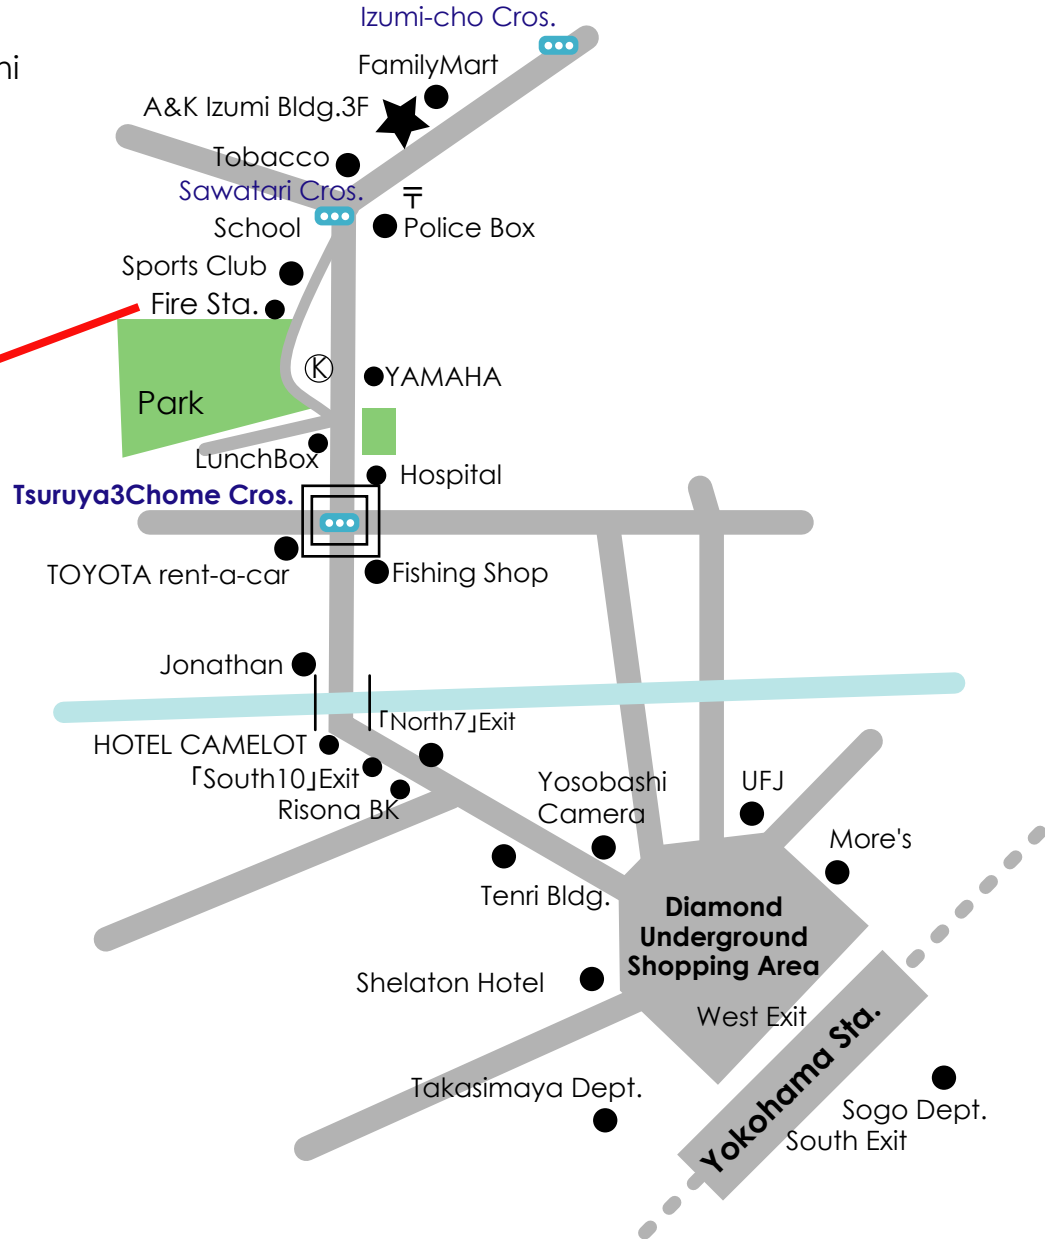

A&K CORPORATION LTD.

Izumi Bldg. 3F 17-1 Izumi-cho
Kanagawa-ku, Yokohama-shi
TEL 045-321-0291

You can meet ??? the SUPER FIGHTER #327, a heat-resistive rescue truck! This fire station keeps few utility trucks. It's fun to see their maintenance.

【Access from Yokohama Station】
At Yokohama station, use West Exit, and go down the stairs to the Diamond shopping area. (see the left map)
Go straight the main street and use "South #10" or "North #7" Exit. (We recomend North#7)
As you go up to ground, keep straight and cross the big crossing by the pedestrian deck.
And walk uphill, there is the next big crossing names "SAWATARI Cross.", walk straight to the first corner. At the left side, there is an Izumi bldg.
Our office is at the 3rd floor and right side door.

Approximately a 10 min. walk from Yokohama station.