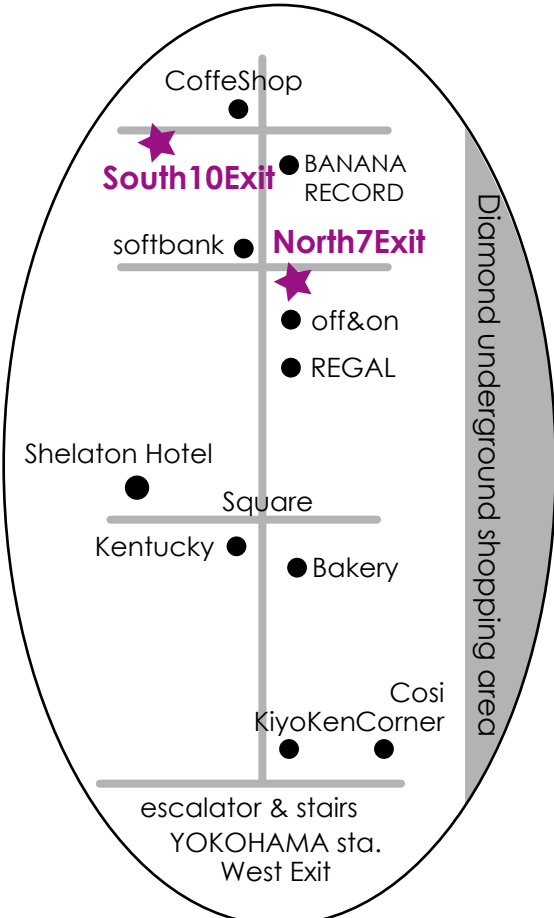

A&K CORPORATION LTD.

Izumi Bldg. 3F 17-1 Izumi-cho
Kanagawa-ku, Yokohama-shi
TEL 045-321-0291

You can meet ??? the SUPER FIGHTER #327, a heat-resistive rescue truck! This fire station keeps few utility trucks. It's fun to see their maintenance.

【Access from Yokohama Station】
At Yokohama station, use West Exit, and go down the stairs to the Diamond shopping area. (see the left map)
Go straight the main street and use "South #10" or "North #7" Exit. (We recomend North#7)
As you go up to ground, keep straight and cross the big crossing by the pedestrian deck.
And walk uphill, there is the next big crossing names "SAWATARI Cross.", walk straight to the first corner. At the left side, there is an Izumi bldg.
Our office is at the 3rd floor and right side door.

Approximately a 10 min. walk from Yokohama station.